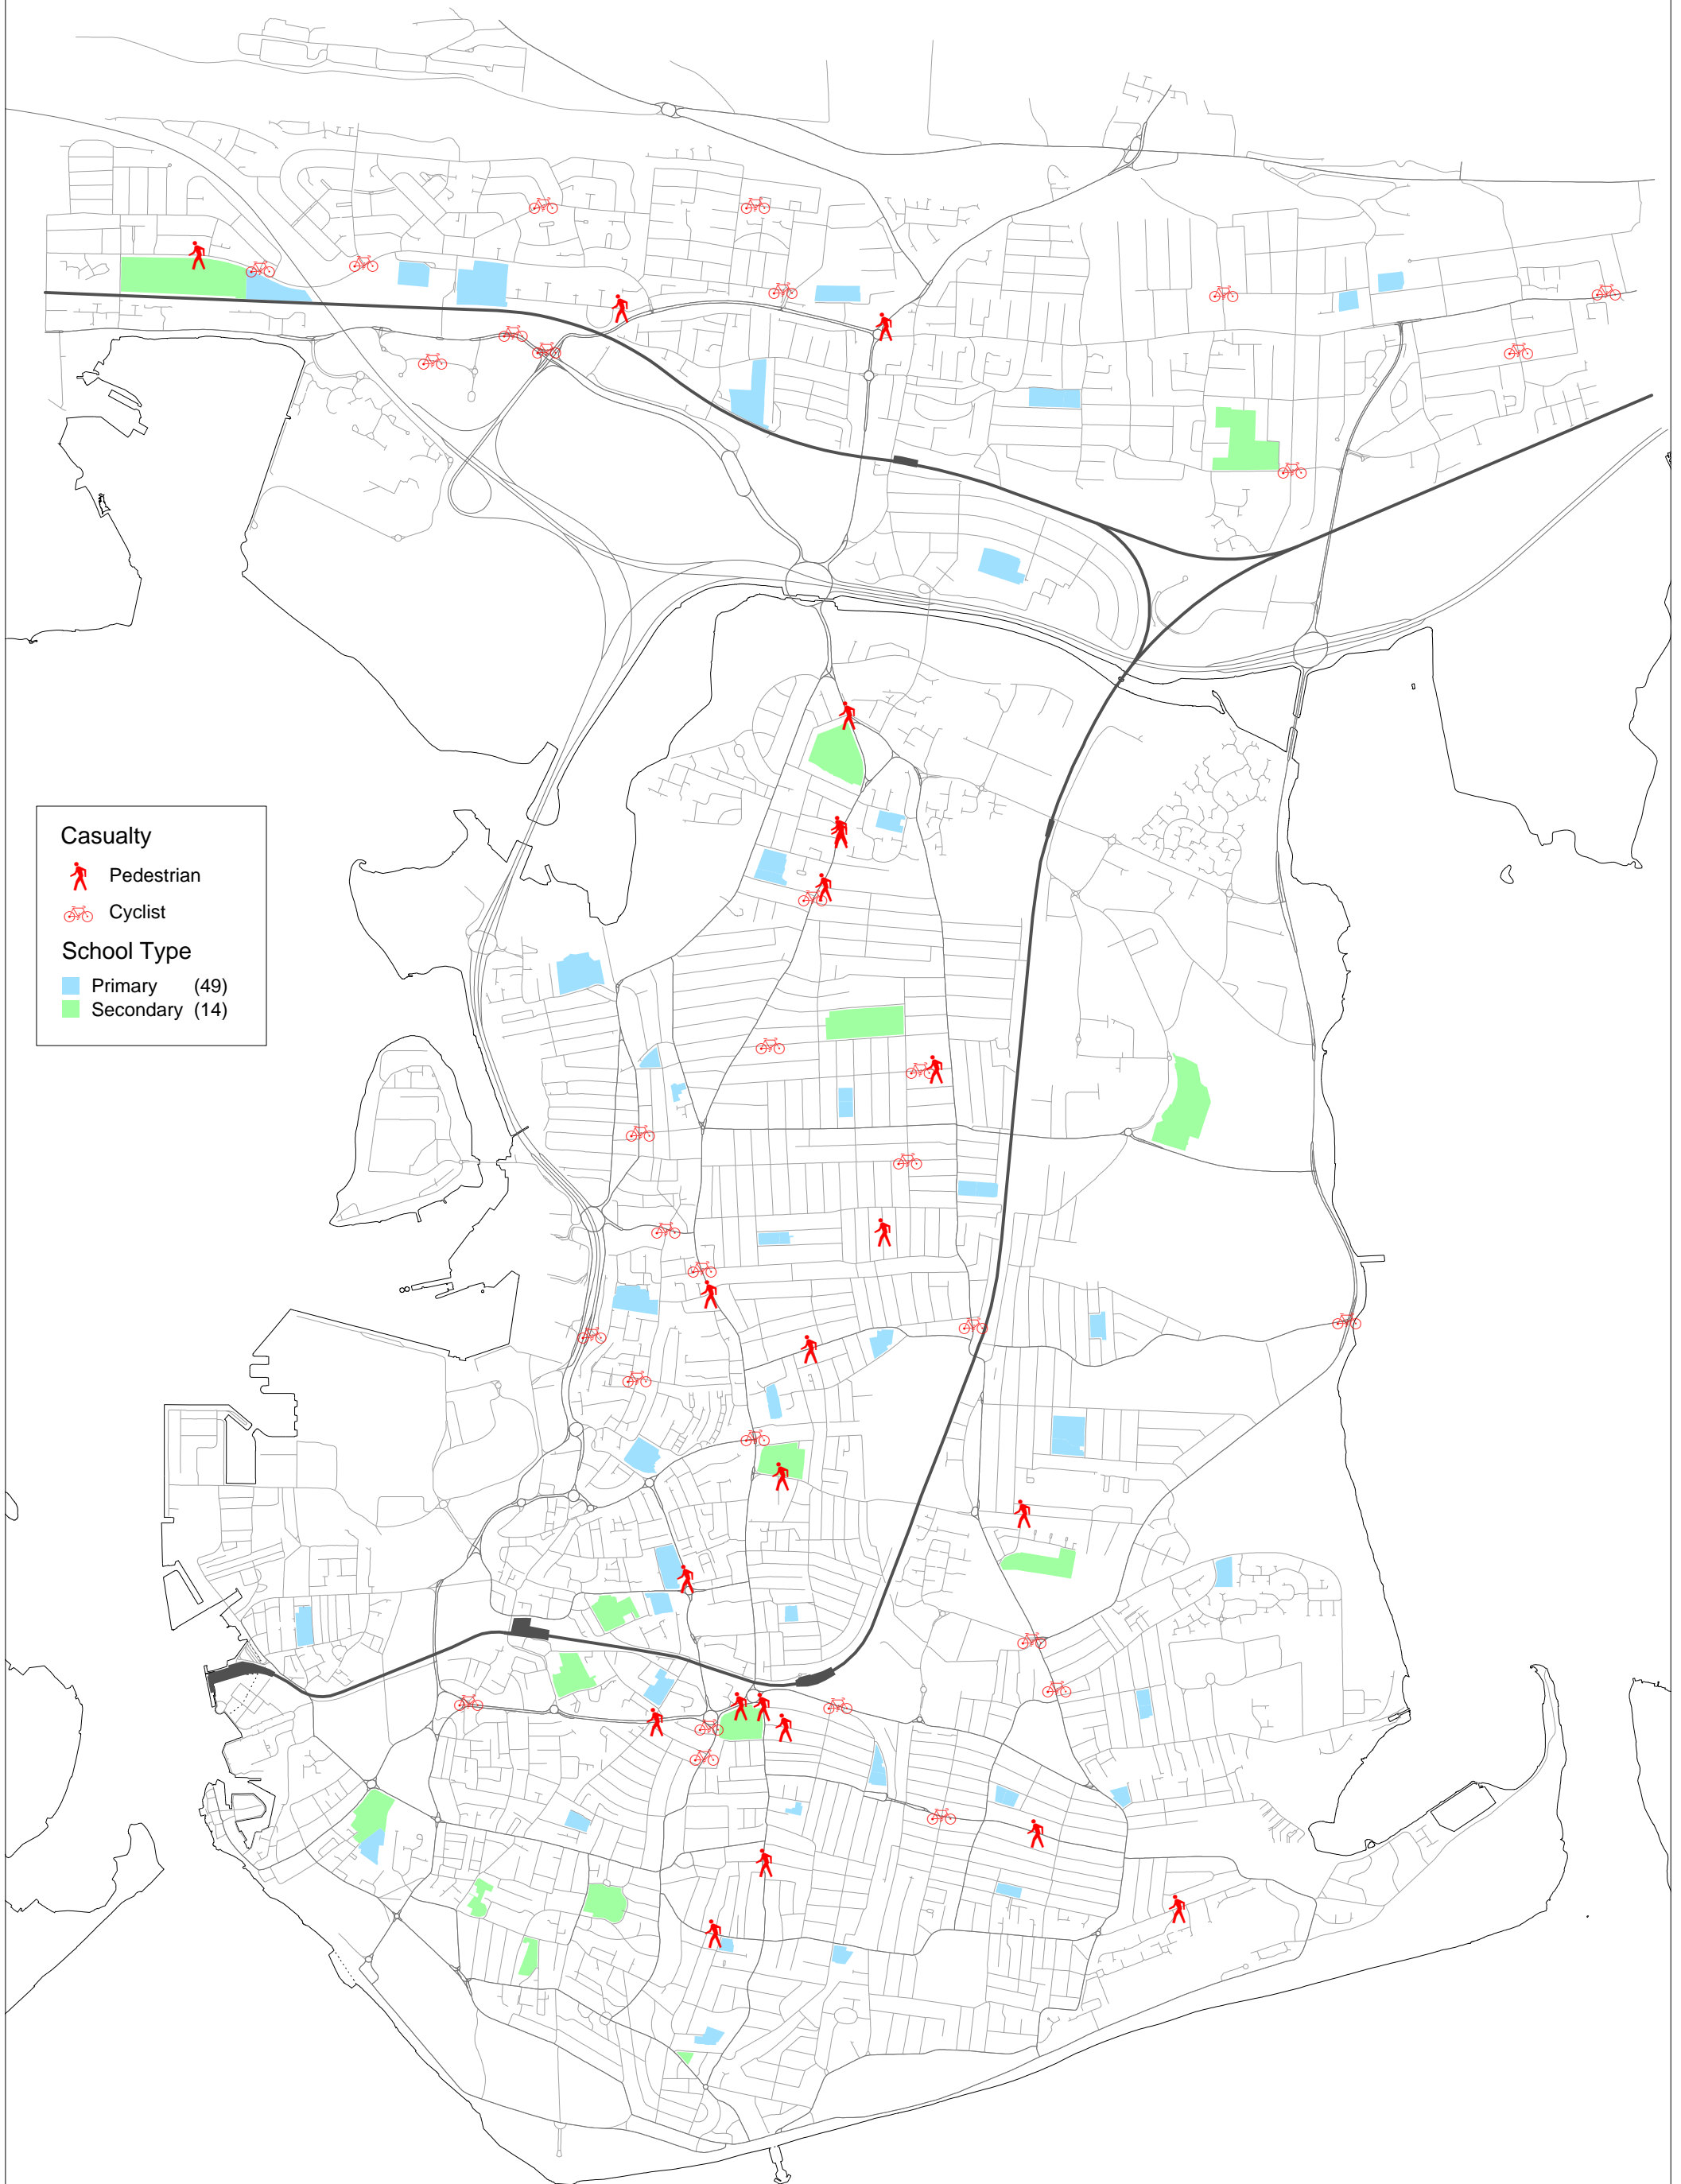

PORTSMOUTH CHILD (KS3-4) PEDESTRIAN CASUALTY LOCATIONS DURING SCHOOL TIMES 2009-13

Scale: 1:25,000 @ A3 4cm = 1km

Based or reproduced from Ordnance Survey 1:1250 Base Map with the permission of HMSO © Crown copyright reserved.

Unauthorised reproduction infringes Crown copyright and may lead to prosecution or civil proceedings. Licence No. 100019671